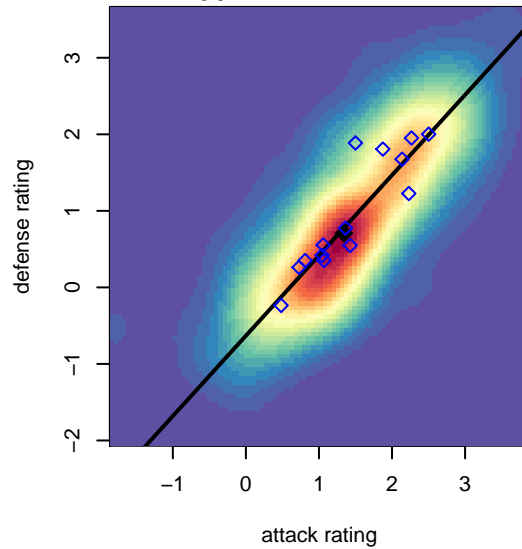

WA Rush B04

Washington Rush SC
 Everett, WA
 B04 total strength=1096
 attack=3.83 defense=2.03

alt names used:
 Washington Rush B04
 Washington Rush B04
 WASHINGTON RUSH RUSH B04
 WASHINGTON RUSH RUSH B04

Venues played:
 2017 Rainier Challenge Samba U14
 2017 Sounders FC Cup BU14 Silver
 2017 WA Rush Cup BU14 Gold
 2017 Les Schwab NW Cup U14 Challenge (Silv

WA Rush B04
 Dots are actual minus expected GF (blue circles) and GA (red triangles).
 Blue line is smoothed change in attack strength. Red is smoothed change in defense strength.

**attack and defense variance (black dot)
relative to other teams
and top 10 in region**

**attack and defense rating
relative to others at age
and all opponents in last 13 months**

Performance relative to 13 month average