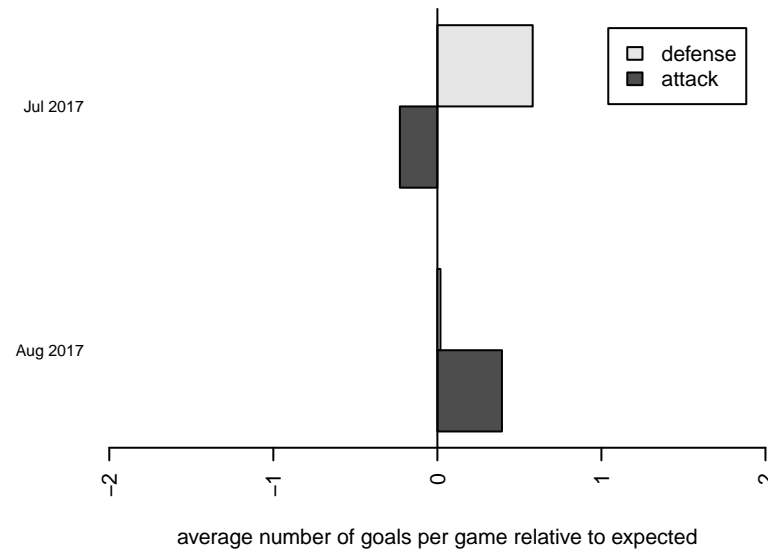

Performance relative to 13 month average