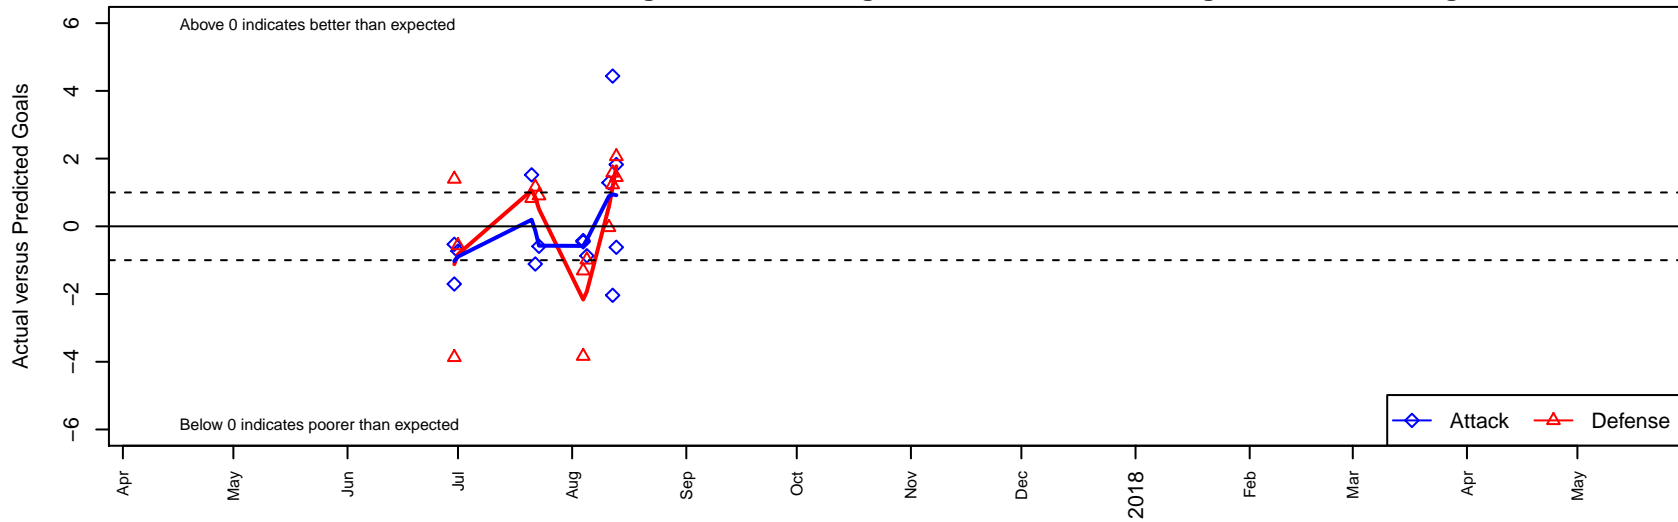

WA Rush B04

Washington Rush SC
 Everett, WA
 B04 total strength=1096
 attack=3.83 defense=2.03

alt names used:
 Washington Rush B04
 Washington Rush B04
 WASHINGTON RUSH RUSH B04
 WASHINGTON RUSH RUSH B04

Venues played:
 2017 Rainier Challenge Samba U14
 2017 Sounders FC Cup BU14 Silver
 2017 WA Rush Cup BU14 Gold
 2017 Les Schwab NW Cup U14 Challenge (Silv

WA Rush B04
 Dots are actual minus expected GF (blue circles) and GA (red triangles).
 Blue line is smoothed change in attack strength. Red is smoothed change in defense strength.

**attack and defense variance (black dot)
relative to other teams
and top 10 in region**

**attack and defense rating
relative to others at age
and all opponents in last 13 months**

Performance relative to 13 month average