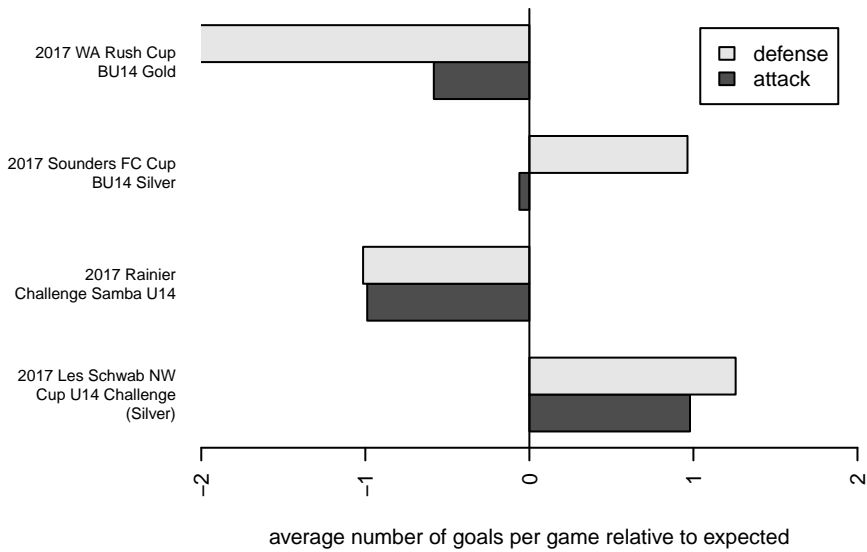

WA Rush B04

Washington Rush SC
 Everett, WA
 B04 total strength=1096
 attack=3.83 defense=2.03

alt names used:
 Washington Rush B04
 Washington Rush B04
 WASHINGTON RUSH RUSH B04
 WASHINGTON RUSH RUSH B04

Venues played:
 2017 Rainier Challenge Samba U14
 2017 Sounders FC Cup BU14 Silver
 2017 WA Rush Cup BU14 Gold
 2017 Les Schwab NW Cup U14 Challenge (Silv

WA Rush B04
 Dots are actual minus expected GF (blue circles) and GA (red triangles).
 Blue line is smoothed change in attack strength. Red is smoothed change in defense strength.

**attack and defense variance (black dot)
relative to other teams
and top 10 in region**

**attack and defense rating
relative to others at age
and all opponents in last 13 months**

Performance relative to 13 month average