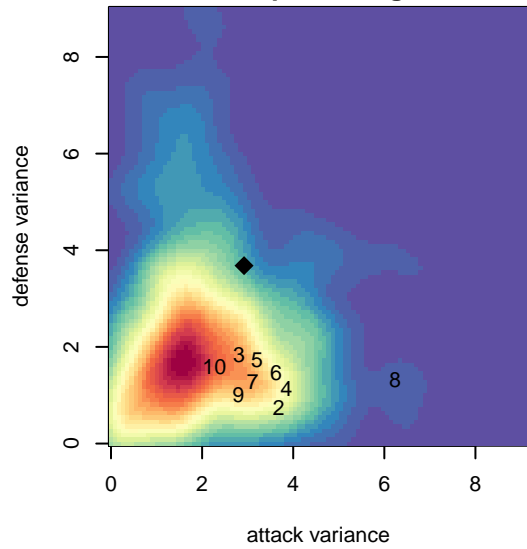

WA Rush B04

Washington Rush SC
 Everett, WA
 B04 total strength=1096
 attack=3.83 defense=2.03

alt names used:
 Washington Rush B04
 Washington Rush B04
 WASHINGTON RUSH RUSH B04
 WASHINGTON RUSH RUSH B04

Venues played:
 2017 Rainier Challenge Samba U14
 2017 Sounders FC Cup BU14 Silver
 2017 WA Rush Cup BU14 Gold
 2017 Les Schwab NW Cup U14 Challenge (Silv

WA Rush B04
 Dots are actual minus expected GF (blue circles) and GA (red triangles).
 Blue line is smoothed change in attack strength. Red is smoothed change in defense strength.

**attack and defense variance (black dot)
relative to other teams
and top 10 in region**

**attack and defense rating
relative to others at age
and all opponents in last 13 months**

Performance relative to 13 month average